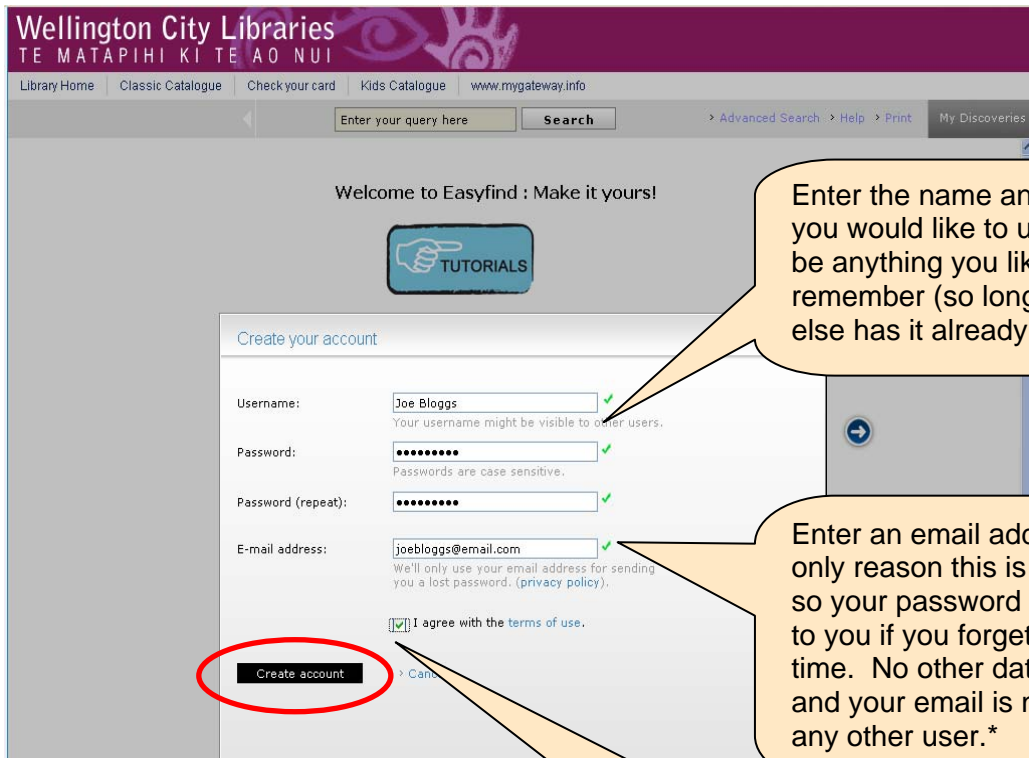

Enter your query here | Search | Advanced Search | Help | Print | My Discoveries

Welcome to Easyfind : Make it yours!

TUTORIALS

New at the library...

Login to My Discoveries [Help](#)

Username: Your username is not your library card number.

Password:

If you can't remember your password, [reset your password](#).

If you don't have an account yet, please [register](#).

Hint for getting started:
'click' means one click on the **left** mouse button