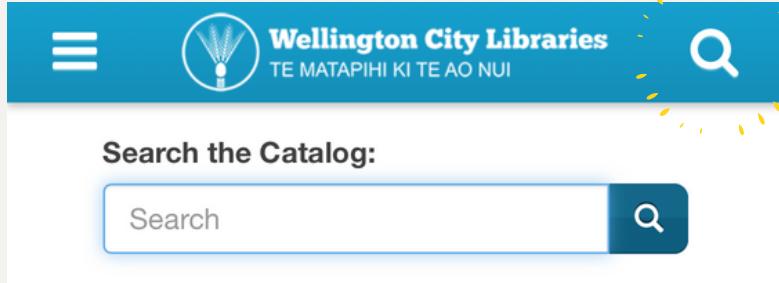

QUICK INTRODUCTION TO OUR MOBILE CATALOGUE

Access it via a mobile browser catalogue.wcl.govt.nz

SEARCH

Search our whole catalogue.

MY ACCOUNT

Login with your library card number and 4 digit PIN to check your loans, reserves and fines.